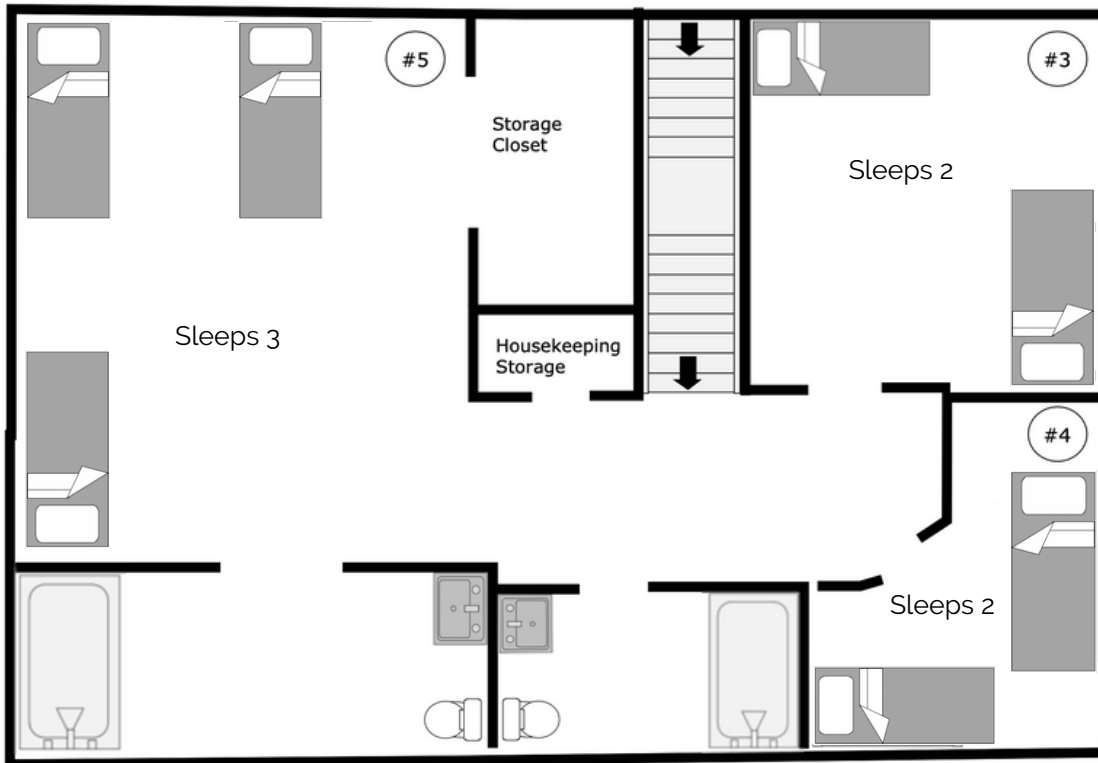

## House, Second Floor

NOTE: Some of the twin beds in the house can be connected to create one King bed.

# Lower Lodge

Main Entrance  
Wheelchair  
Accessible

# Upper Lodge

Note: All rooms in the Upper Lodge can be converted to bunk beds to double capacity.

As of 11/2/2022

# Cabin & Platform Tent Pods

NOTE: Each room can be configured to have either 4 twin beds OR 1 King bed and 2 twin beds.