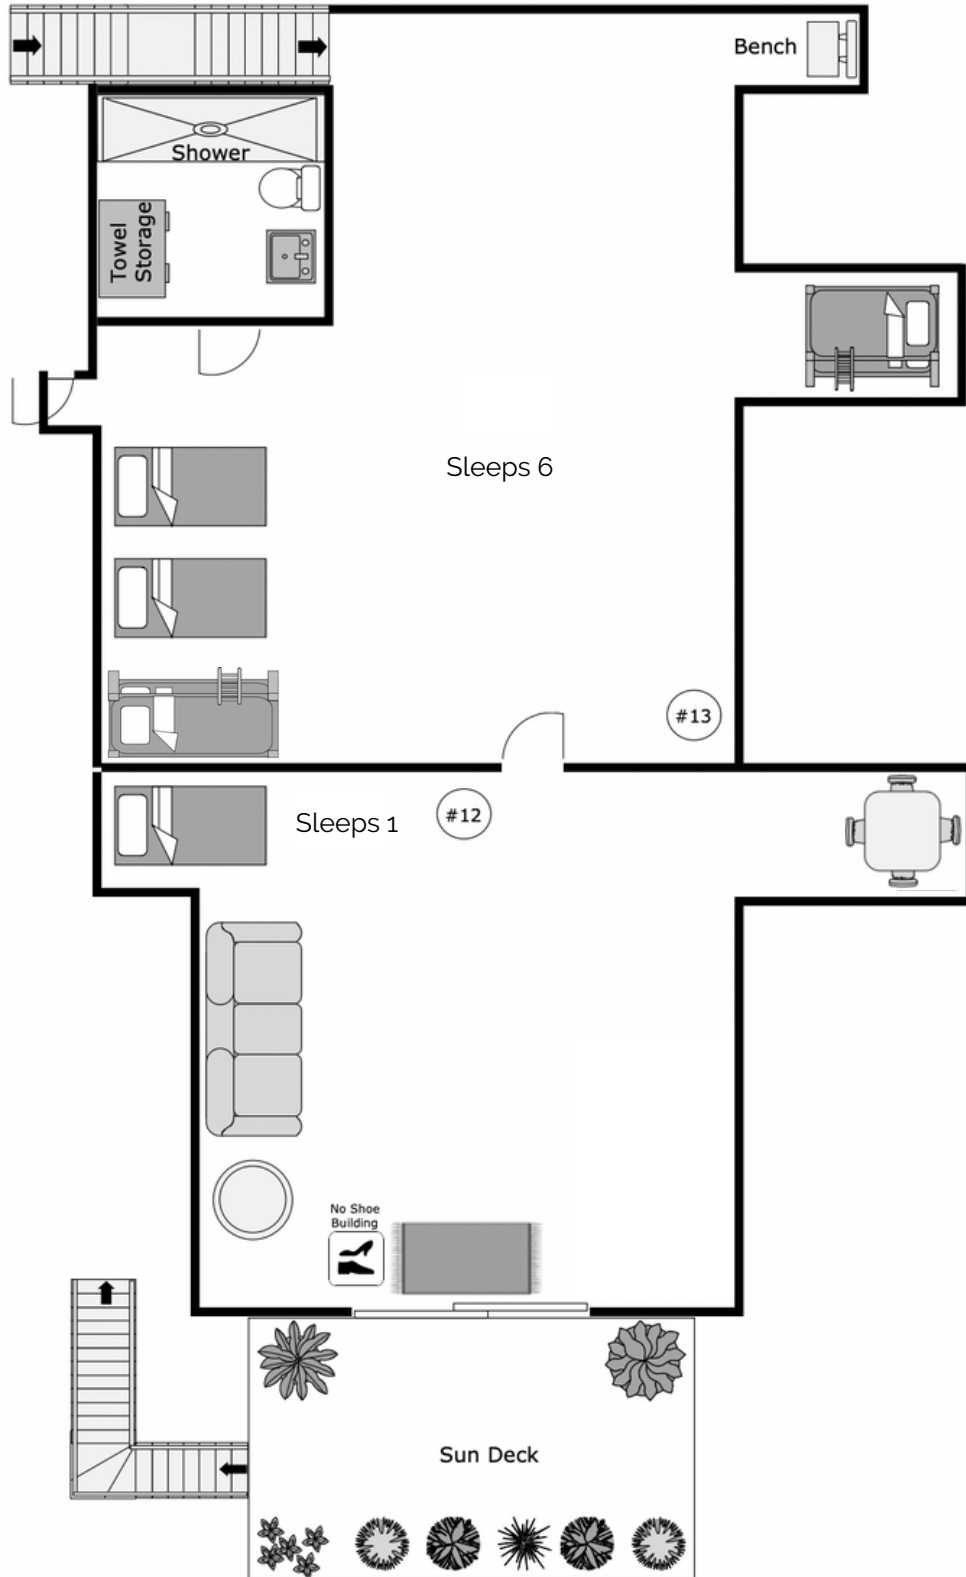

## House, Second Floor

NOTE: Some of the twin beds in the house can be connected to create one King bed.

# Upper Lodge

Note: All rooms in the Upper Lodge can be converted to bunk beds to double capacity.

As of 11/2/2022

# Loft

Available after March 1, 2023

As of 11/2/2022

# Cabin & Platform Tent Pods

NOTE: Each room can be configured to have either 4 twin beds OR 1 King bed and 2 twin beds.