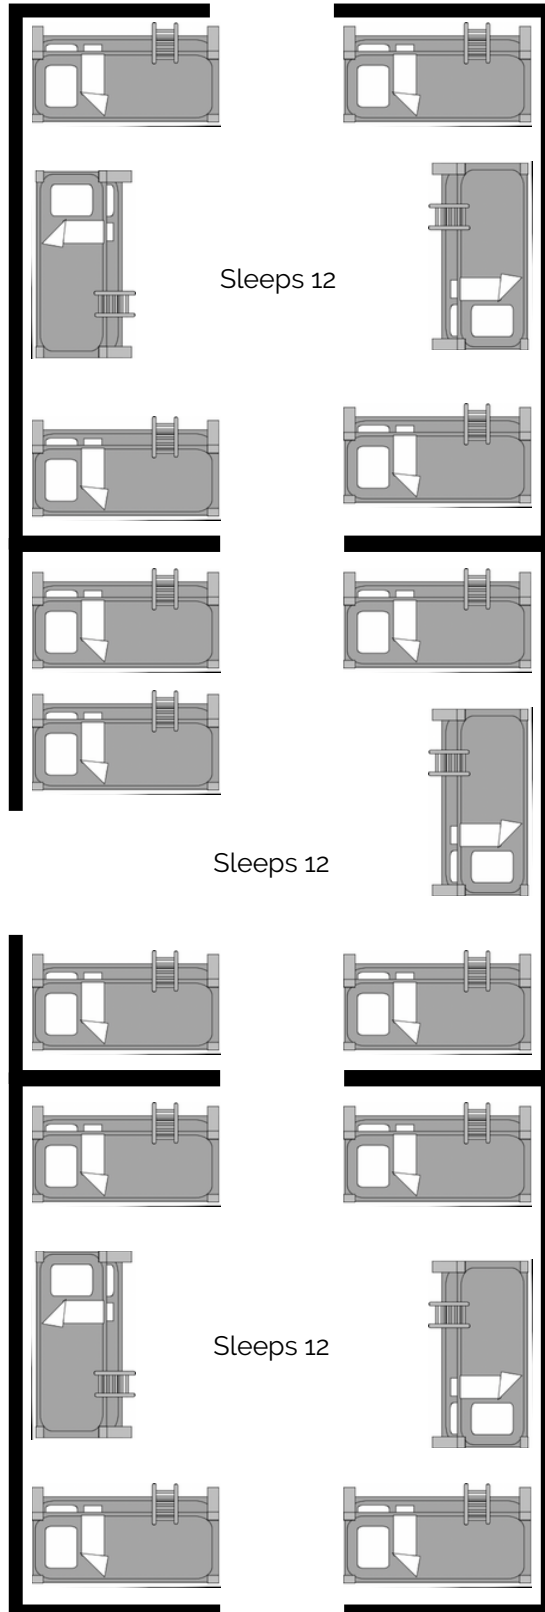

Bunkhouses

As of 11/2/2022