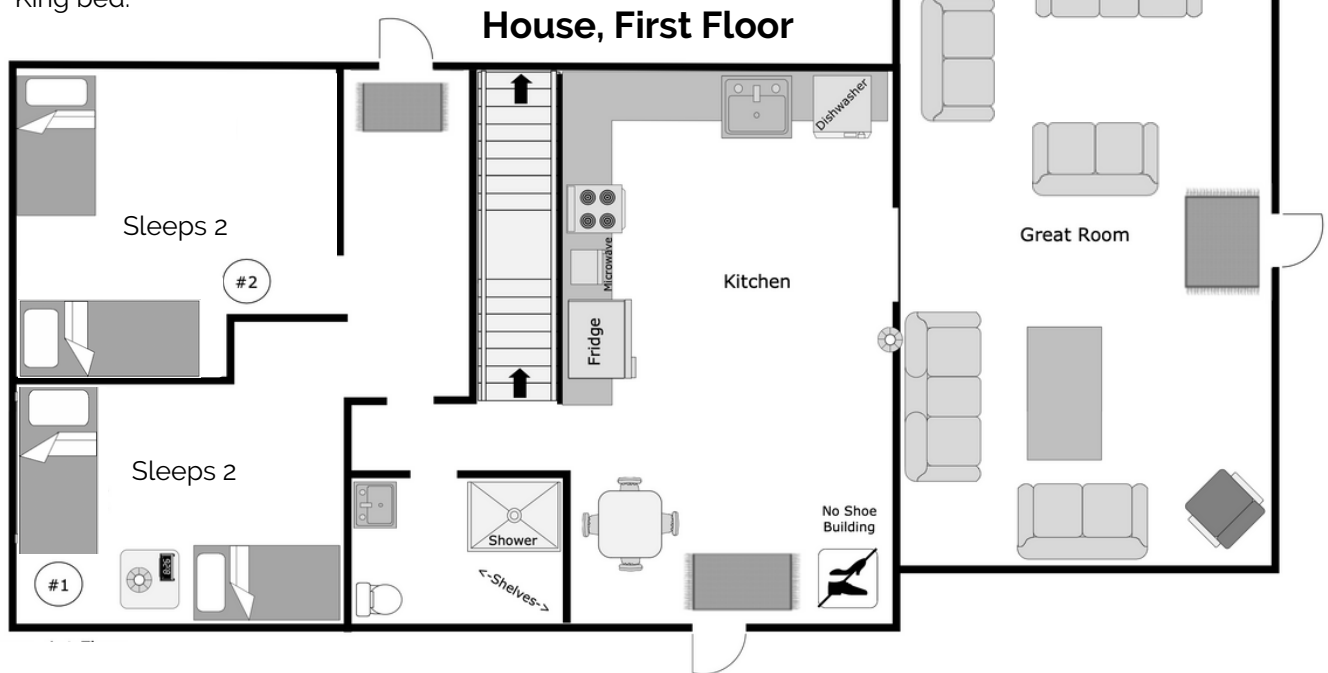

## House, Second Floor

NOTE: Some of the twin beds in the house can be connected to create one King bed.

# Lower Lodge

Main Entrance  
Wheelchair  
Accessible

# Upper Lodge

Note: All rooms in the Upper Lodge can be converted to bunk beds to double capacity.

As of 11/2/2022

# Cabin & Platform Tent Pods

NOTE: Each room can be configured to have either 4 twin beds OR 1 King bed and 2 twin beds.