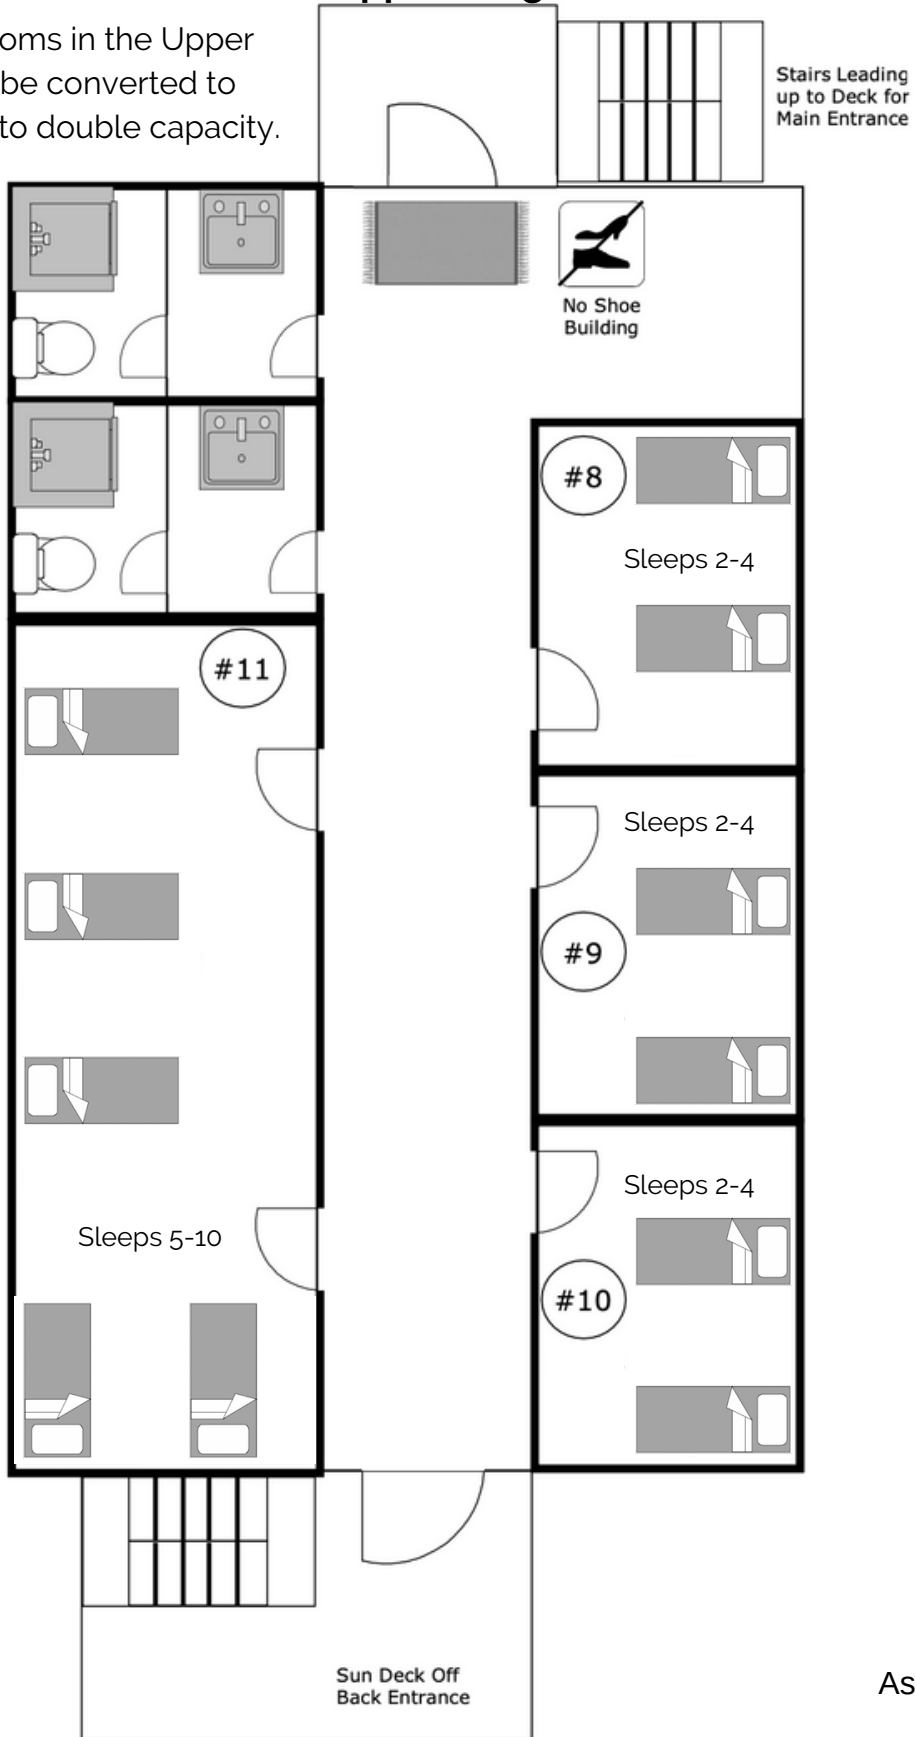

## House, Second Floor

NOTE: Some of the twin beds in the house can be connected to create one King bed.

# Lower Lodge

Main Entrance  
Wheelchair  
Accessible

# Upper Lodge

Note: All rooms in the Upper Lodge can be converted to bunk beds to double capacity.

As of 11/2/2022

# Cabin & Platform Tent Pods

NOTE: Each room can be configured to have either 4 twin beds OR 1 King bed and 2 twin beds.