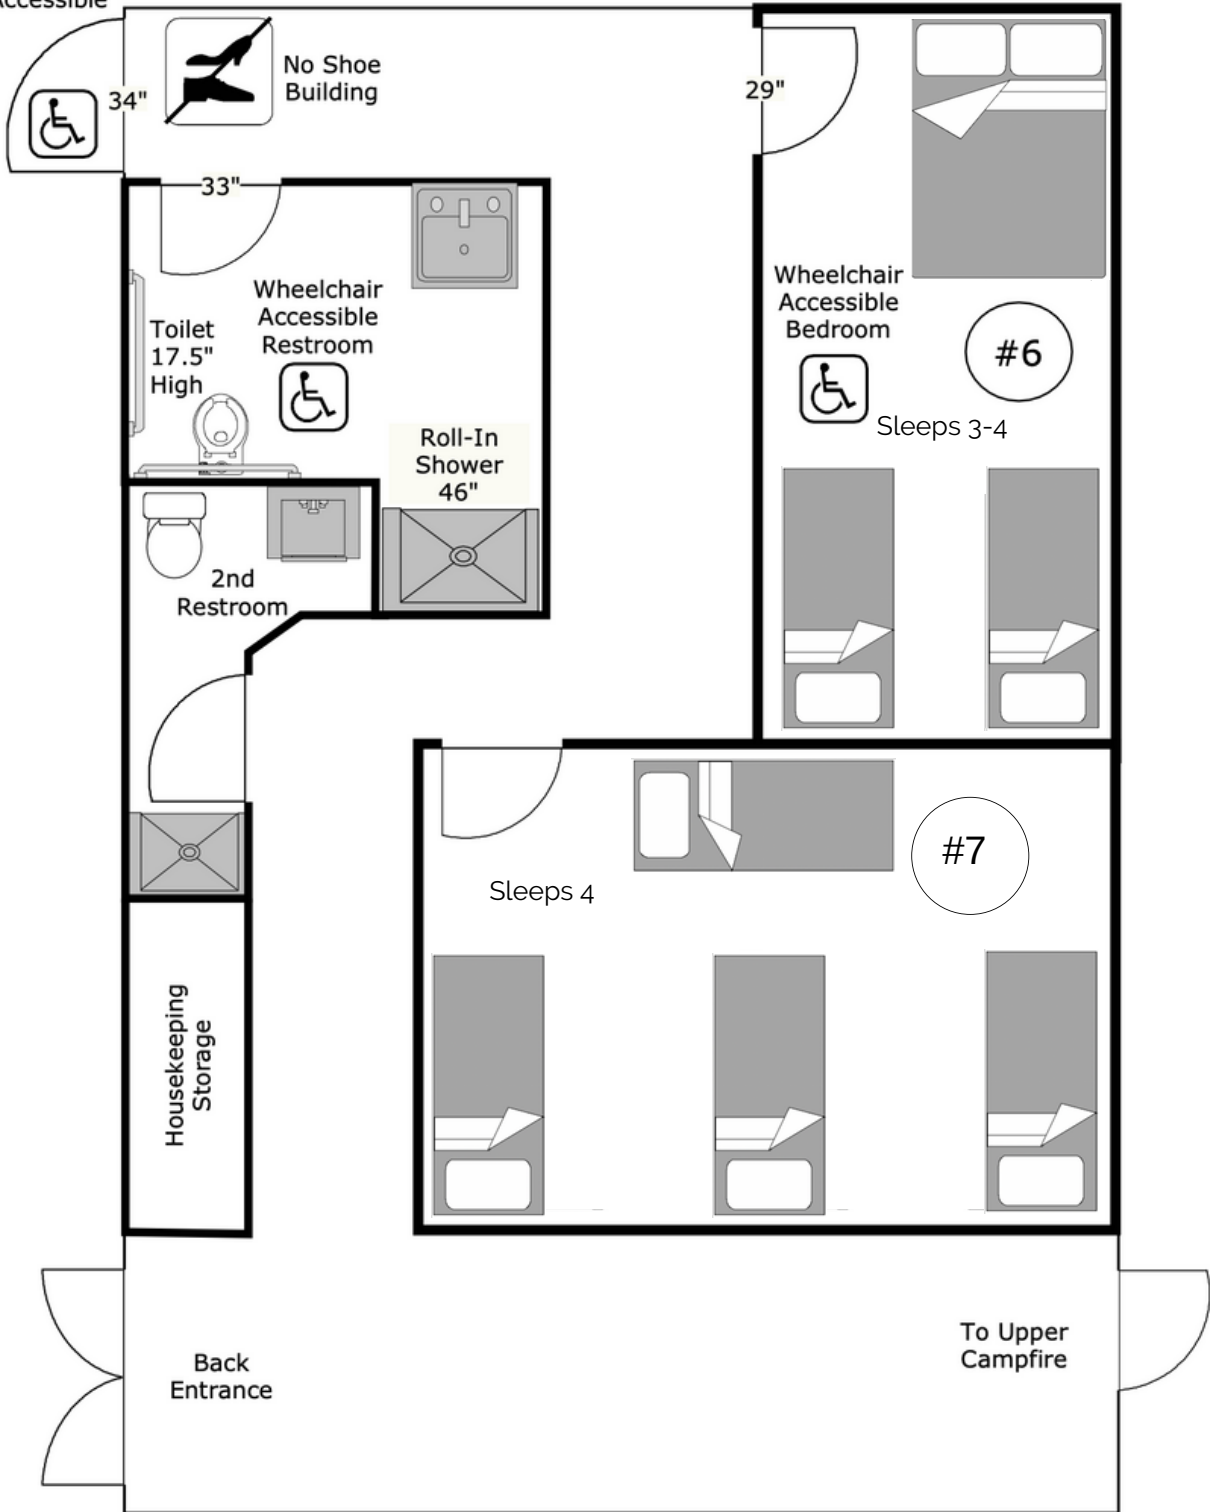

## House, Second Floor

NOTE: Some of the twin beds in the house can be connected to create one King bed.

# Lower Lodge

Main Entrance  
Wheelchair  
Accessible

# Upper Lodge

Note: All rooms in the Upper Lodge can be converted to bunk beds to double capacity.

As of 11/2/2022

# Cabin & Platform Tent Pods

NOTE: Each room can be configured to have either 4 twin beds OR 1 King bed and 2 twin beds.